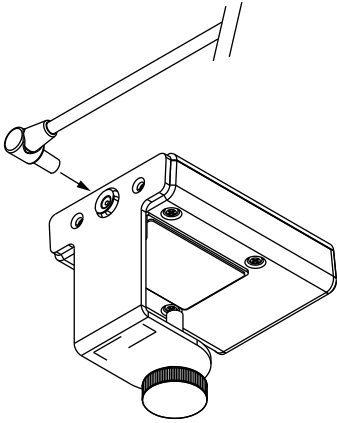

**INSTALLATION INSTRUCTIONS FOR EDGE MOUNT WITH A WALL WART CONNECTION**

7/8" - 1-7/8" Min and Max Table Thickness