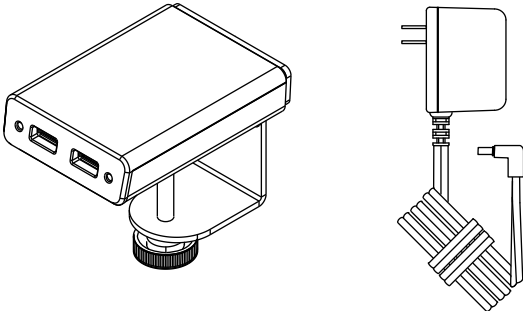

**INSTALLATION INSTRUCTIONS FOR EDGE MOUNT WITH A WALL WART CONNECTION**

7/8" - 1-7/8" Min and Max Table Thickness