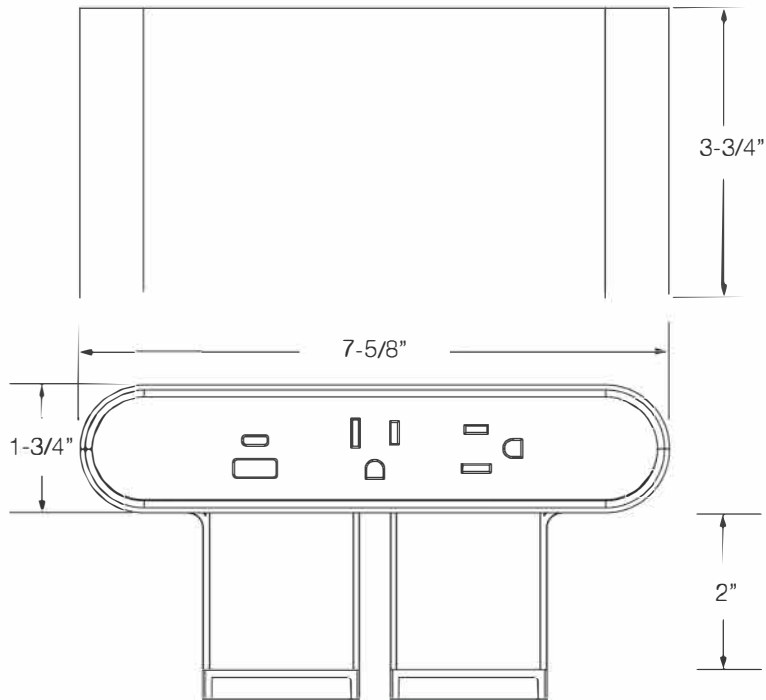

SPECIFICATIONS

* Image depicts the Edge Mount

LISTINGS

UL Listed
Corded

OTHER

**Qi Wireless
Charging Compatible**

Cord Length:

108"

Mounting

Drill holes on Edge Mount are designed to be mounted to the bottom of the surface.

**Min - Max Surface
Thickness**

3/4" - 2"

MOUNT AVAILABLE

Monument Mount

Edge Mount

Under Mount