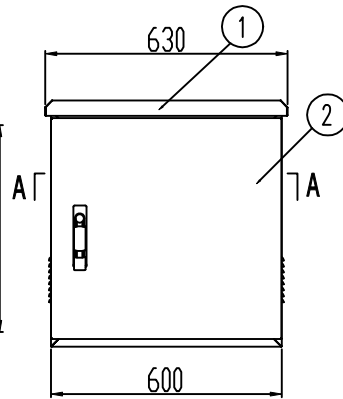

QWM-ED-OUTDOOR-12U-22D

Measurements are in millimeter

600X550x12u

Front(without front door)

Front

Side

Back

A-A Section

Top

19" Mounting dimension

DETAIL A
SCALE 10:1

Inside and outside reverse
louver waterproof