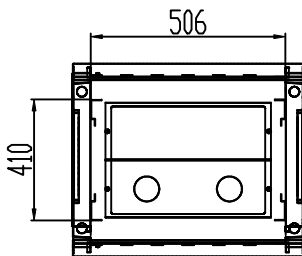

QWM-ED-OUTDOOR-12U-22D

Measurements are in millimeter

600X550x12u

Front(without front door)

Front

Side

Back

A-A Section

Top

19" Mounting dimension

DETAIL A
SCALE 10:1

Inside and outside reverse
louver waterproof