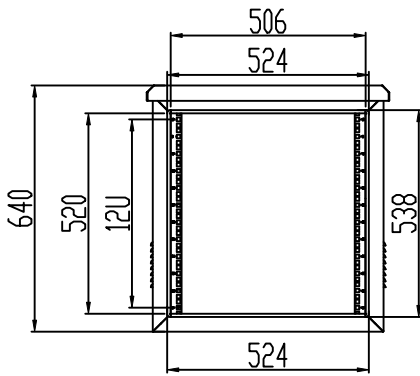

QWM-ED-OUTDOOR-12U-22D

Measurements are in millimeter

600X550x12u

Front(without front door)

Front

Side

Back

A-A Section

Top

19" Mounting dimension

DETAIL A
SCALE 10:1

Inside and outside reverse
louver waterproof