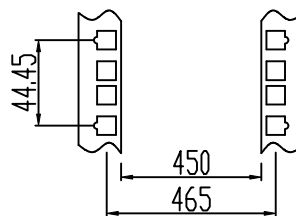

QWM-ED-OUTDOOR-12U-22D

Measurements are in millimeter

600X550x12u

Front(without front door)

Front

Side

Back

A-A Section

Top

19" Mounting dimension

DETAIL A
SCALE 10:1

Inside and outside reverse
louver waterproof