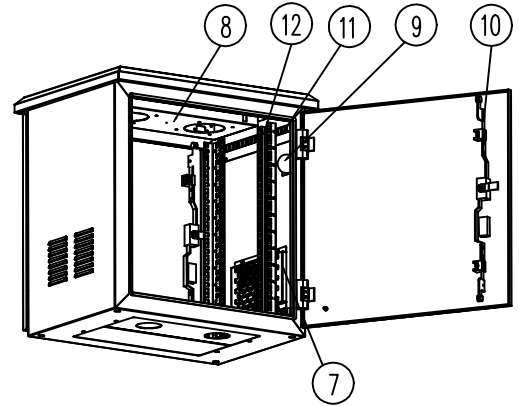

QWM-ED-OUTDOOR-12U-22D

Measurements are in millimeter

600X550x12u

Front(without front door)

Front

Side

Back

A-A Section

Top

19" Mounting dimension

DETAIL A
SCALE 10:1

Inside and outside reverse
louver waterproof