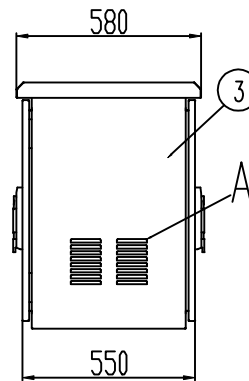

QWM-ED-OUTDOOR-12U-22D

Measurements are in millimeter

600X550x12u

Front(without front door)

Front

Side

Back

A-A Section

Top

19" Mounting dimension

DETAIL A
SCALE 10:1

Inside and outside reverse
louver waterproof