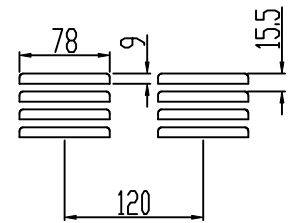

QWM-ED-OUTDOOR-12U-22D

Measurements are in millimeter

600X550x12u

Front(without front door)

Front

Side

Back

A-A Section

Top

19" Mounting dimension

DETAIL A
SCALE 10:1

Inside and outside reverse
louver waterproof