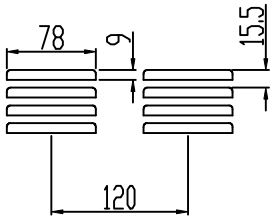

OWM-ED-OUTDOOR-15U-22D

Measurements are in millimeter

600X550x15u

Front (without front door)

Front

Side

Back

A-A Section

Top

19" Mounting dimension

DETAIL A
SCALE 10:1
Inside and outside reverse
louvers waterproof