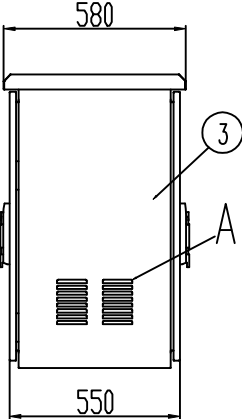

OWM-ED-OUTDOOR-15U-22D

Measurements are in millimeter

600X550x15u

Front (without front door)

Front

Side

Back

A-A Section

Top

19" Mounting dimension

DETAIL A
SCALE 10:1
Inside and outside reverse
louvers waterproof