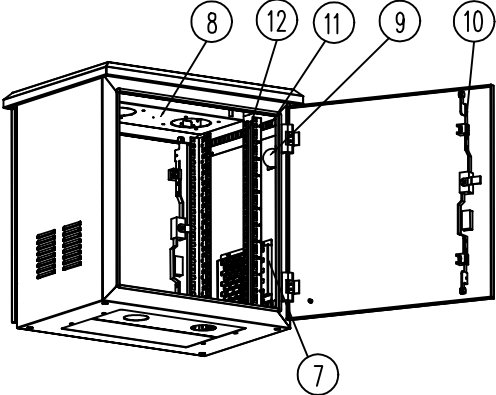

OWM-ED-OUTDOOR-15U-22D

Measurements are in millimeter

600X550x15u

Front (without front door)

Front

Side

Back

A-A Section

Top

19" Mounting dimension

DETAIL A
SCALE 10:1
Inside and outside reverse
louvers waterproof