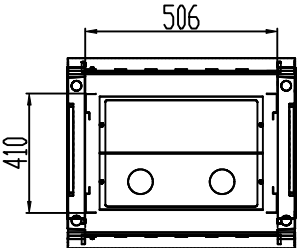

OWM-ED-OUTDOOR-15U-22D

Measurements are in millimeter

600X550x15u

Front (without front door)

Front

Side

Back

A-A Section

Top

19" Mounting dimension

DETAIL A
SCALE 10:1
Inside and outside reverse
louvers waterproof