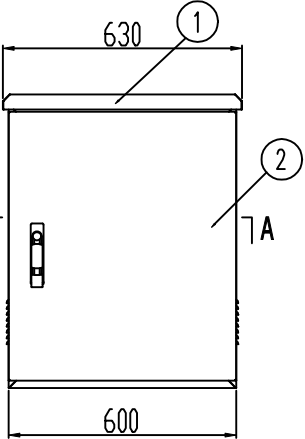

OWM-ED-OUTDOOR-15U-22D

Measurements are in millimeter

600X550x15u

Front (without front door)

Front

Side

Back

A-A Section

Top

19" Mounting dimension

DETAIL A
SCALE 10:1
Inside and outside reverse
louvers waterproof