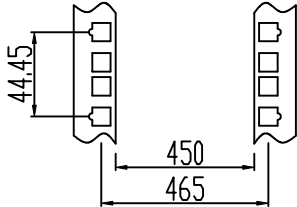

OWM-ED-OUTDOOR-15U-22D

Measurements are in millimeter

600X550x15u

Front (without front door)

Front

Side

Back

A-A Section

Top

19" Mounting dimension

DETAIL A
SCALE 10:1
Inside and outside reverse
louvers waterproof