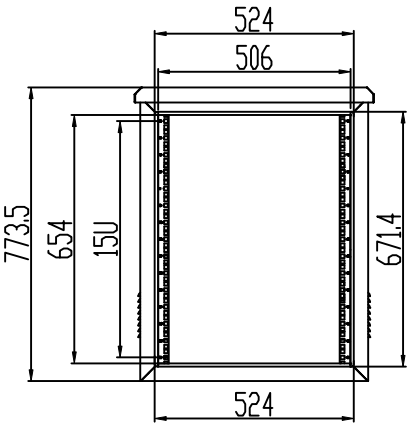

OWM-ED-OUTDOOR-15U-22D

Measurements are in millimeter

600X550x15u

Front (without front door)

Front

Side

Back

A-A Section

Top

19" Mounting dimension

DETAIL A
SCALE 10:1
Inside and outside reverse
louvers waterproof