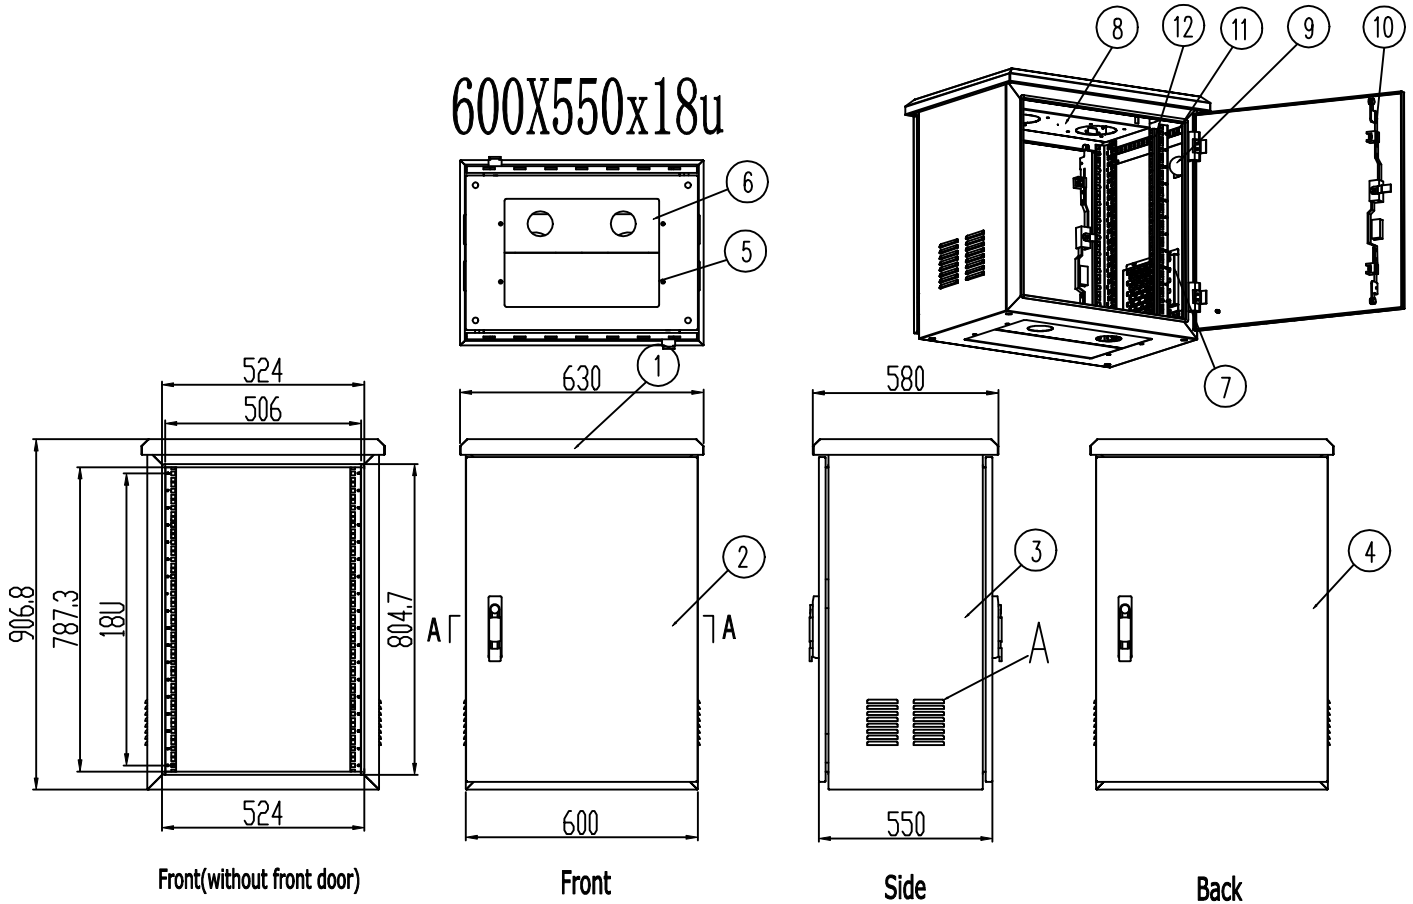

QWM-ED-OUTDOOR-18U-22D

Measurements are in millimeter

600X550x18u

A-A Section

Top

19" Mounting dimension

DETAIL A
SCALE 10:1
Inside and outside reverse
louver waterproof