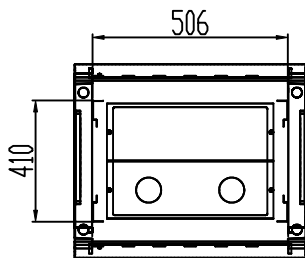

QWM-ED-OUTDOOR-18U-22D

Measurements are in millimeter

600X550x18u

A-A Section

Top

19" Mounting dimension

DETAIL A
SCALE 10:1
Inside and outside reverse
louver waterproof