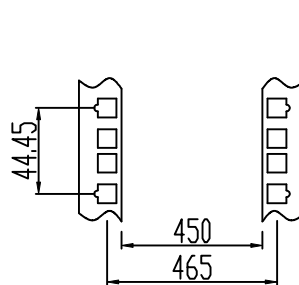

QWM-ED-OUTDOOR-18U-22D

Measurements are in millimeter

600X550x18u

A-A Section

Top

19" Mounting dimension

DETAIL A
SCALE 10:1
Inside and outside reverse
louver waterproof