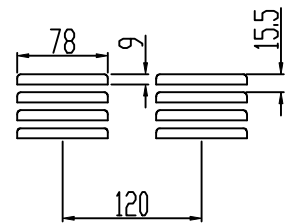

QWM-ED-OUTDOOR-18U-22D

Measurements are in millimeter

600X550x18u

A-A Section

Top

19" Mounting dimension

DETAIL A
SCALE 10:1
Inside and outside reverse
louver waterproof