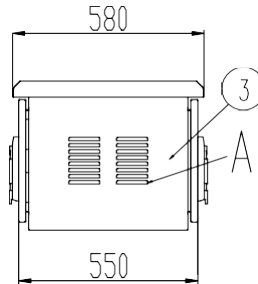

QWM-ED-OUTDOOR-6U-22D

Measurements are in millimeter

600X550x6u

Front(without front door)

Front

Side

Back

A-A Section

Top

19" Mounting dimension

DETAIL A
SCALE 10:1
Inside and outside reverse
louvers waterproof