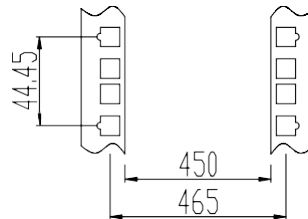

QWM-ED-OUTDOOR-6U-22D

Measurements are in millimeter

600X550x6u

Front(without front door)

Front

Side

Back

A-A Section

Top

19" Mounting dimension

DETAIL A
SCALE 10:1
Inside and outside reverse
louvers waterproof