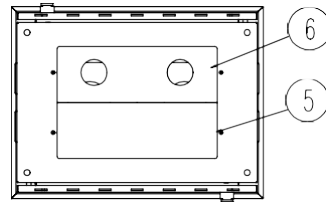

QWM-ED-OUTDOOR-6U-22D

Measurements are in millimeter

600X550x6u

Front(without front door)

Front

Side

Back

A-A Section

Top

19" Mounting dimension

DETAIL A
SCALE 10:1
Inside and outside reverse
louvers waterproof