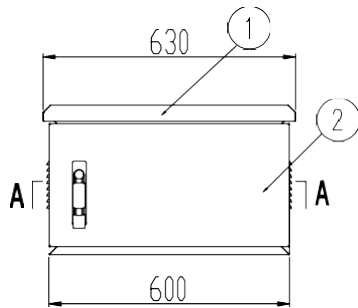

QWM-ED-OUTDOOR-6U-22D

Measurements are in millimeter

600X550x6u

Front(without front door)

Front

Side

Back

A-A Section

Top

19" Mounting dimension

DETAIL A
SCALE 10:1
Inside and outside reverse
louvers waterproof