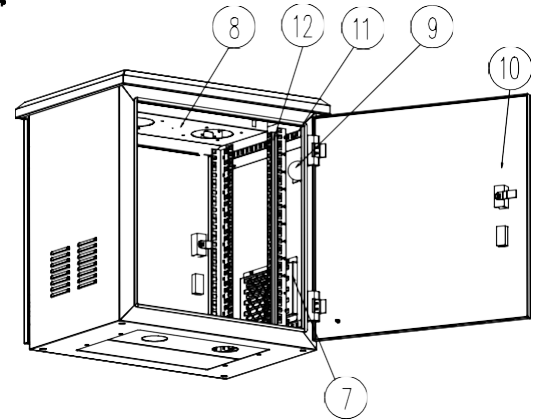

QWM-ED-OUTDOOR-6U-22D

Measurements are in millimeter

600X550x6u

Front(without front door)

Front

Side

Back

A-A Section

Top

19" Mounting dimension

DETAIL A
SCALE 10:1
Inside and outside reverse
louvers waterproof