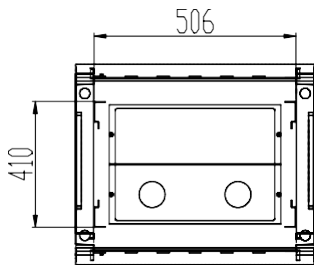

QWM-ED-OUTDOOR-6U-22D

Measurements are in millimeter

600X550x6u

Front(without front door)

Front

Side

Back

A-A Section

Top

19" Mounting dimension

DETAIL A
SCALE 10:1
Inside and outside reverse
louvers waterproof