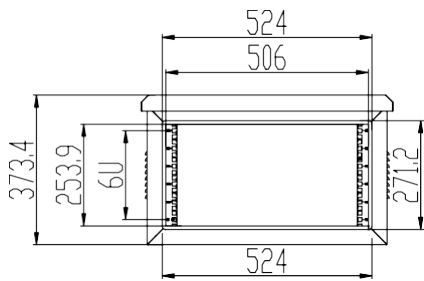

QWM-ED-OUTDOOR-6U-22D

Measurements are in millimeter

600X550x6u

Front(without front door)

Front

Side

Back

A-A Section

Top

19" Mounting dimension

DETAIL A
SCALE 10:1
Inside and outside reverse
louvers waterproof