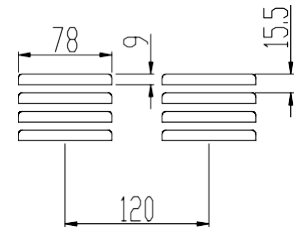

QWM-ED-OUTDOOR-6U-22D

Measurements are in millimeter

600X550x6u

Front(without front door)

Front

Side

Back

A-A Section

Top

19" Mounting dimension

DETAIL A
SCALE 10:1
Inside and outside reverse
louvers waterproof