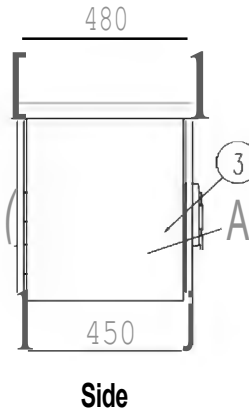

QWM-ED-OUTDOOR-9U-18D

Measurements are in millimeter

600X450x9u

Front (without front door)

Front

Side

Back

A-A Section

Top

19" Mounting dimension

DETAIL A
SCALE 10:1
Inside and outside reverse
louver waterproof