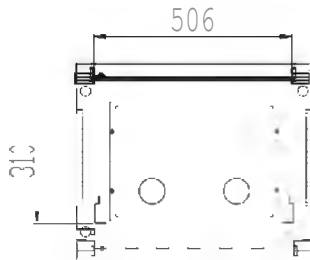

QWM-ED-OUTDOOR-9U-18D

Measurements are in millimeter

600X450x9u

Front (without front door)

Front

Side

Back

A-A Section

Top

19" Mounting dimension

DETAIL A
SCALE 10:1
Inside and outside reverse
louver waterproof