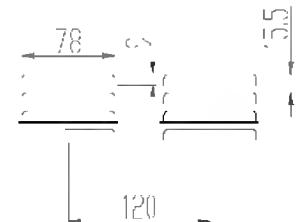

QWM-ED-OUTDOOR-9U-18D

Measurements are in millimeter

600X450x9u

Front (without front door)

Front

Side

Back

A-A Section

Top

19" Mounting dimension

DETAIL A
SCALE 10:1
Inside and outside reverse
louver waterproof