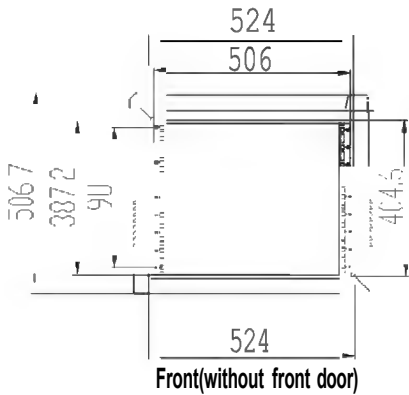

QWM-ED-OUTDOOR-9U-18D

Measurements are in millimeter

600X450x9u

Front (without front door)

Front

Side

Back

A-A Section

Top

19" Mounting dimension

DETAIL A
SCALE 10:1
Inside and outside reverse
louver waterproof