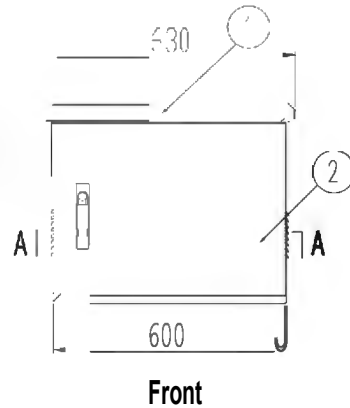

QWM-ED-OUTDOOR-9U-18D

Measurements are in millimeter

600X450x9u

Front (without front door)

Front

Side

Back

A-A Section

Top

19" Mounting dimension

DETAIL A
SCALE 10:1
Inside and outside reverse
louver waterproof