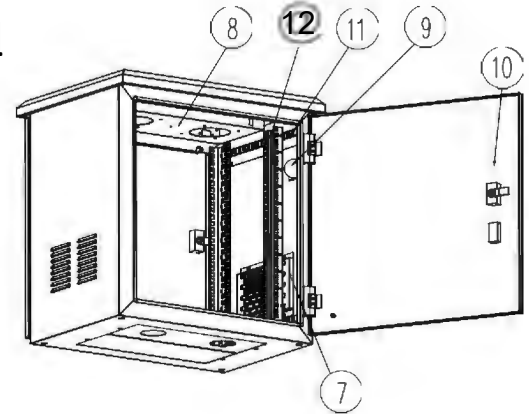

QWM-ED-OUTDOOR-9U-18D

Measurements are in millimeter

600X450x9u

Front (without front door)

Front

Side

Back

A-A Section

Top

19" Mounting dimension

DETAIL A
SCALE 10:1
Inside and outside reverse
louver waterproof