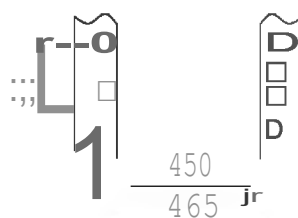

QWM-ED-OUTDOOR-9U-18D

Measurements are in millimeter

600X450x9u

Front (without front door)

Front

Side

Back

A-A Section

Top

19" Mounting dimension

DETAIL A
SCALE 10:1
Inside and outside reverse
louver waterproof