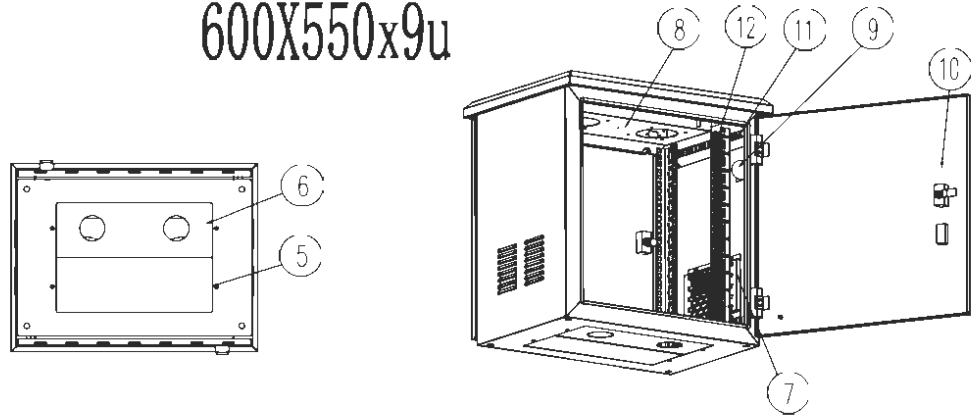

QWM-ED-OUTDOOR-9U-22D

Measurements are in millimeter

600X550x9U

Front(without front door)

Front

Side

Back

A-A Section

Top

19" Mounting dimension

DETAIL A
SCALE 10:1
Inside and outside reverse
louver waterproof