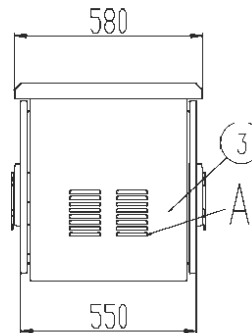

QWM-ED-OUTDOOR-9U-22D

Measurements are in millimeter

600X550x9U

Front(without front door)

Front

Side

Back

A-A Section

Top

19" Mounting dimension

DETAIL A
SCALE 10:1
Inside and outside reverse
louver waterproof