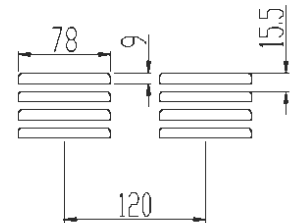

QWM-ED-OUTDOOR-9U-22D

Measurements are in millimeter

600X550x9U

Front(without front door)

Front

Side

Back

A-A Section

Top

19" Mounting dimension

DETAIL A
SCALE 10:1
Inside and outside reverse
louver waterproof