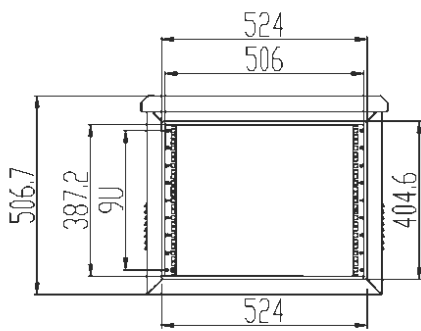

QWM-ED-OUTDOOR-9U-22D

Measurements are in millimeter

600X550x9U

Front(without front door)

Front

Side

Back

A-A Section

Top

19" Mounting dimension

DETAIL A
SCALE 10:1
Inside and outside reverse
louver waterproof