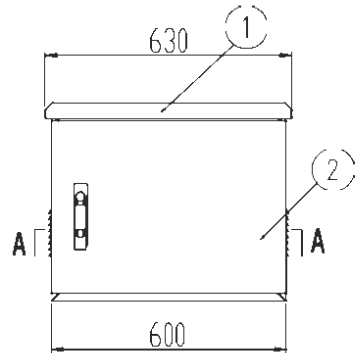

QWM-ED-OUTDOOR-9U-22D

Measurements are in millimeter

600X550x9U

Front(without front door)

Front

Side

Back

A-A Section

Top

19" Mounting dimension

DETAIL A
SCALE 10:1
Inside and outside reverse
louver waterproof