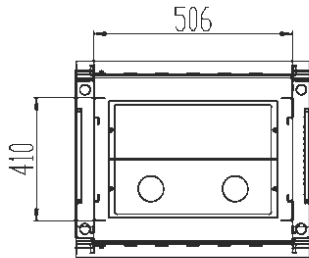

QWM-ED-OUTDOOR-9U-22D

Measurements are in millimeter

600X550x9U

Front(without front door)

Front

Side

Back

A-A Section

Top

19" Mounting dimension

DETAIL A
SCALE 10:1
Inside and outside reverse
louver waterproof