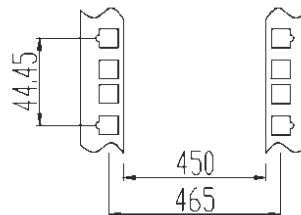

QWM-ED-OUTDOOR-9U-22D

Measurements are in millimeter

600X550x9U

Front(without front door)

Front

Side

Back

A-A Section

Top

19" Mounting dimension

DETAIL A
SCALE 10:1
Inside and outside reverse
louver waterproof