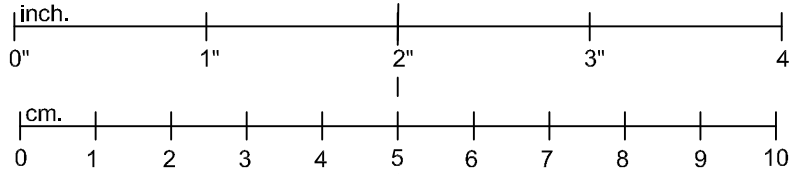

1. STOP

2. MEASURE

3. CUT

FOR CIRCULAR BEZELS ONLY

1. STOP

VERIFY ALL DIMENSIONS
TO ENSURE THAT THIS
PRINT IS 1 TO 1 SCALE.

2. MEASURE

3. CUT

Document p/n:
250-0681-009
Page 2 of 2

MEASURE WITH A RULER.

THIS IS A PRECISION CUT-OUT TEMPLATE.
DO NOT SCALE OR ADJUST!

Ø5.350"
[Ø135.89mm]

ALTINEX, INC. IS NOT RESPONSIBLE
FOR ANY DAMAGE TO A TABLE
OR DESK.