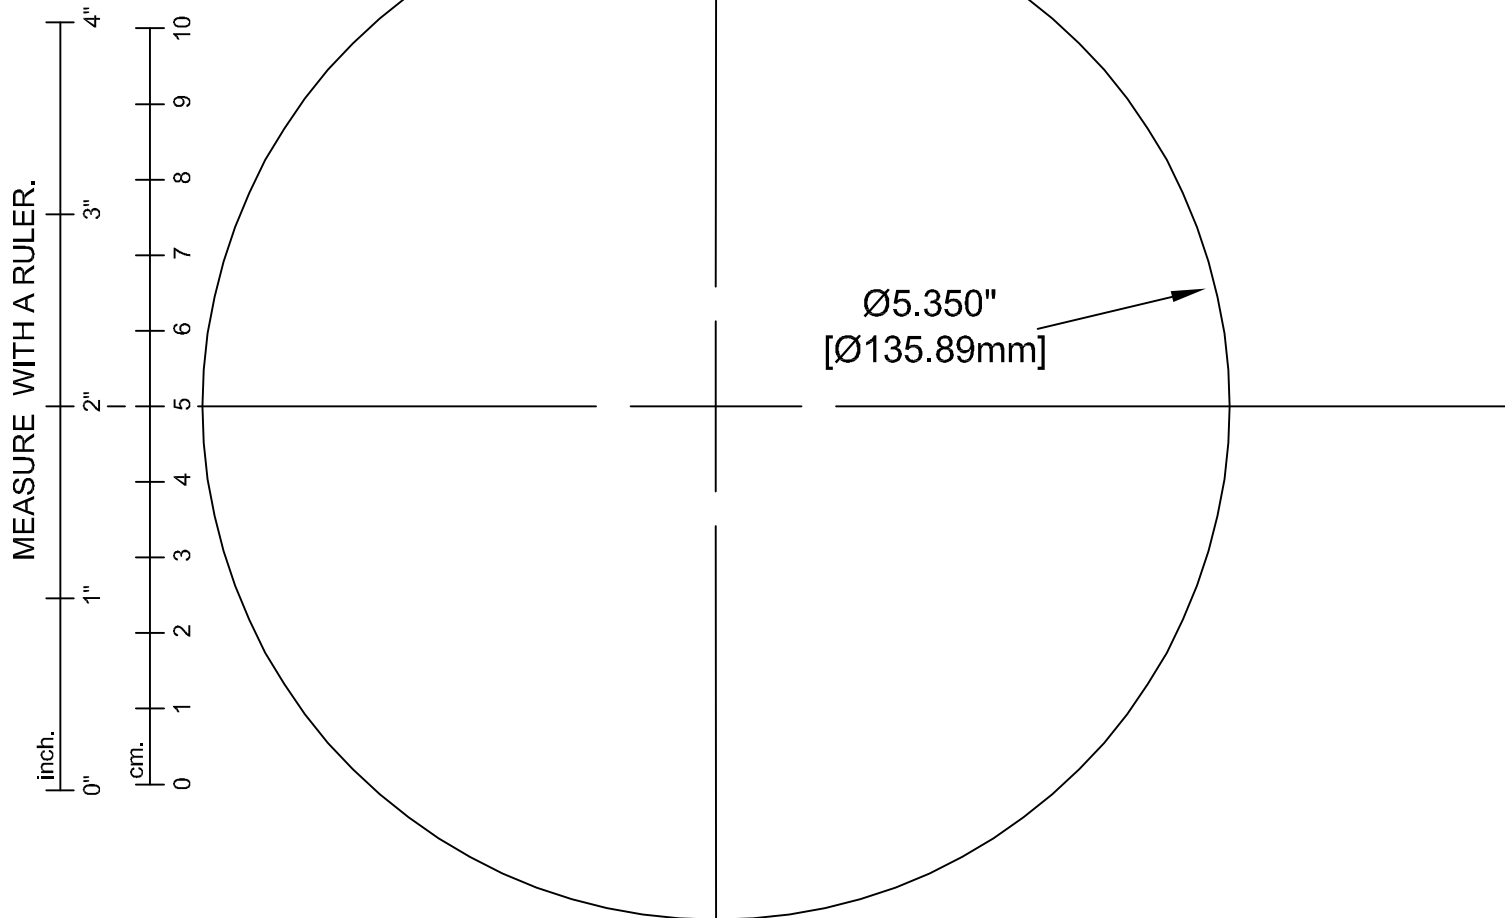

1. STOP

2. MEASURE

3. CUT

FOR CIRCULAR BEZELS ONLY

1. STOP

VERIFY ALL DIMENSIONS
TO ENSURE THAT THIS
PRINT IS 1 TO 1 SCALE.

2. MEASURE

3. CUT

Document p/n:
250-0681-009
Page 2 of 2

MEASURE WITH A RULER.

THIS IS A PRECISION CUT-OUT TEMPLATE.
DO NOT SCALE OR ADJUST!

Ø5.350"
[Ø135.89mm]

ALTINEX, INC. IS NOT RESPONSIBLE
FOR ANY DAMAGE TO A TABLE
OR DESK.