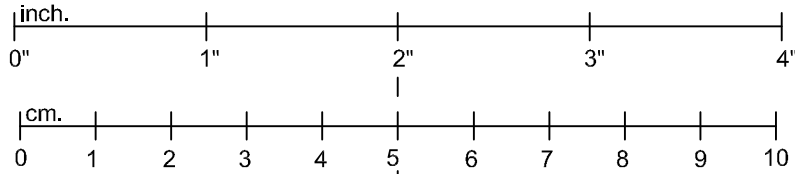

1. STOP

VERIFY ALL DIMENSIONS TO ENSURE THAT THIS PRINT IS 1 TO 1 SCALE.

2. MEASURE

MEASURE WITH A RULER.

3. CUT

Document p/n:
250-0681-009
Page 1 of 2

THIS IS A PRECISION CUT-OUT TEMPLATE.
DO NOT SCALE OR ADJUST!

Document p/n:
250-0681-009
Page 2 of 2

MEASURE WITH A RULER.

THIS IS A PRECISION CUT-OUT TEMPLATE.
DO NOT SCALE OR ADJUST!

Ø5.350"
[Ø135.89mm]

ALTINEX, INC. IS NOT RESPONSIBLE
FOR ANY DAMAGE TO A TABLE
OR DESK.