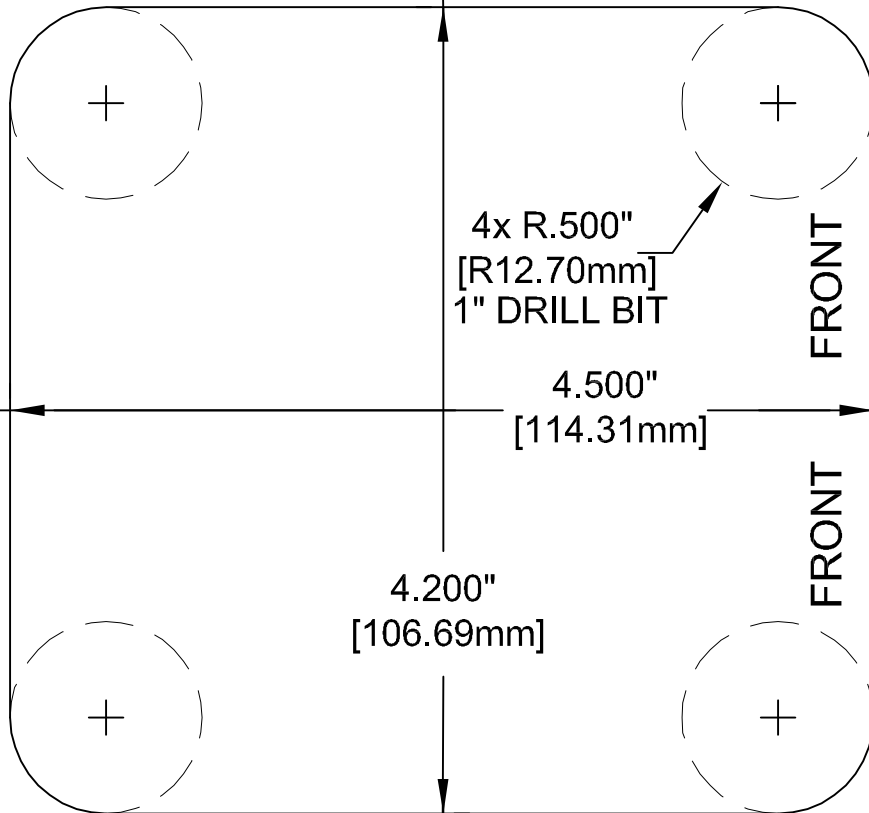

ALTINEX, INC. IS NOT RESPONSIBLE FOR ANY DAMAGE TO A TABLE OR DESK.

ALTINEX®

ALTINEX, INC. MODEL NUMBERS:

TNP121	TNP121S	TNP120C
TNP125	TNP125C	TNP125S
TNP128	TNP128C	TNP128S
TNP151	TNP151S	TNP150C
TNP155	TNP155S	
CNK221	CNK221C	CNK221S
CNK241	CNK241C	CNK241S
CNK261	CNK261C	CNK261S

1. STOP

2. MEASURE

3. CUT