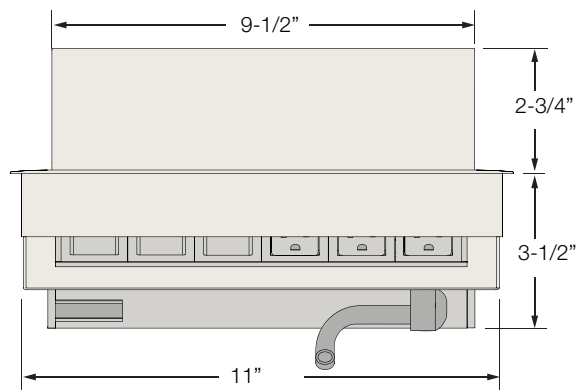

Aluminum Flip-Top

OVERVIEW

Smart design keeps cable clutter out of sight by allowing use while the lid is shut. Can have between 2 to 8 windows depending on one's needs along with a variety of data and power options.

* Image shown: 2 Power, 1 60W USB-C with Clear Anodized Aluminum, Midnight Inside Faceplate, Black Plastic and a Hardwired Infeed.

SPECIFICATIONS

Min Surface Depth
3/8"

Max Surface Depth
1 1/2"

CUT OUT DIMENSION

WINDOWS	LENGTH	WIDTH
2 Windows	5"	5"
3 Windows	6-1/2"	5"
4 Windows	8"	5"
5 Windows	9-1/2"	5"
6 Windows	11"	5"
7 Windows	12-1/2"	5"
8 Windows	14"	5"

CUSTOMIZE BY SIZE

Offers from 2 to 8 windows on each side as shown below. Each window can be replaced by a variety of power or technology options.