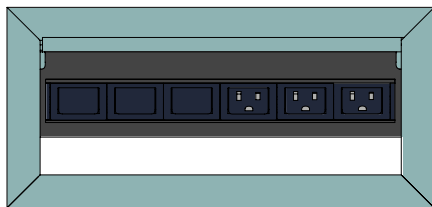

FINISHES

ANODIZED ALUMINUM HOUSING & GROMMET

- Black Anodized Aluminum
- Clear Anodized Aluminum
- Copper
- Sandstone
- Greenstone

* Black anodized aluminum is available with standard lead-time for 4, 5, and 6 ports. Other sizes may experience extended lead-times.

PLASTIC END CAPS & WINDOW FRAMES

White	Dusk
Black	Berry
Storm	Peacock
Fog	Dune
Honey	Rosemary
Navy	Moss
Poppy	Clay
	Pinecone

INSIDE FACEPLATE

- Midnight
- Parchment

FINISH AREAS

Anodized Aluminum	Inside Faceplate
End caps, Window Frames