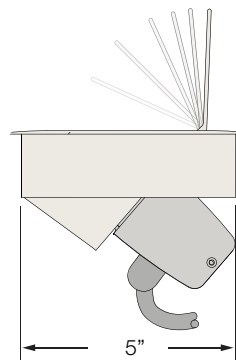

Aluminum Flip-Top

OVERVIEW

Smart design keeps cable clutter out of sight by allowing use while the lid is shut. Can have between 2 to 8 windows depending on one's needs along with a variety of data and power options.

* Image shown: 2 Power, 1 60W USB-C with Clear Anodized Aluminum, Midnight Inside Faceplate, Black Plastic and a Hardwired Infeed.

SPECIFICATIONS

Min Surface Depth
3/8"

Max Surface Depth
1 1/2"

CUT OUT DIMENSION

WINDOWS	LENGTH	WIDTH
2 Windows	5"	5"
3 Windows	6-1/2"	5"
4 Windows	8"	5"
5 Windows	9-1/2"	5"
6 Windows	11"	5"
7 Windows	12-1/2"	5"
8 Windows	14"	5"

CUSTOMIZE BY SIZE

Offers from 2 to 8 windows on each side as shown below. Each window can be replaced by a variety of power or technology options.