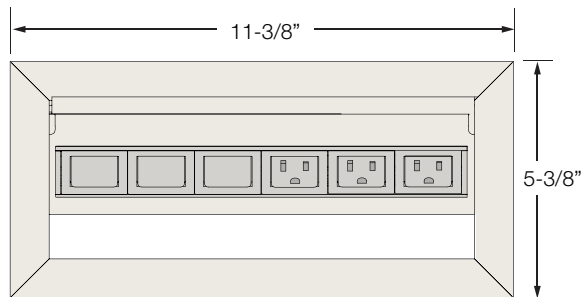

Aluminum Flip-Top

OVERVIEW

Smart design keeps cable clutter out of sight by allowing use while the lid is shut. Can have between 2 to 8 windows depending on one's needs along with a variety of data and power options.

* Image shown: 2 Power, 1 60W USB-C with Clear Anodized Aluminum, Midnight Inside Faceplate, Black Plastic and a Hardwired Infeed.

SPECIFICATIONS

Min Surface Depth
3/8"

Max Surface Depth
1 1/2"

CUT OUT DIMENSION

WINDOWS	LENGTH	WIDTH
2 Windows	5"	5"
3 Windows	6-1/2"	5"
4 Windows	8"	5"
5 Windows	9-1/2"	5"
6 Windows	11"	5"
7 Windows	12-1/2"	5"
8 Windows	14"	5"

CUSTOMIZE BY SIZE

Offers from 2 to 8 windows on each side as shown below. Each window can be replaced by a variety of power or technology options.