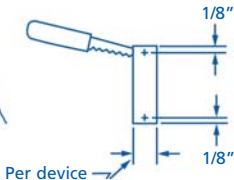

CADDY®

Quantity: 20 pc.

Part No.: MPVTI

Low Voltage Mounting Clip

BAG WT.: 0.10 LBS.

Locate
device
and mark
mounting
holes

CLASS 2
USE ONLY

30782856471609