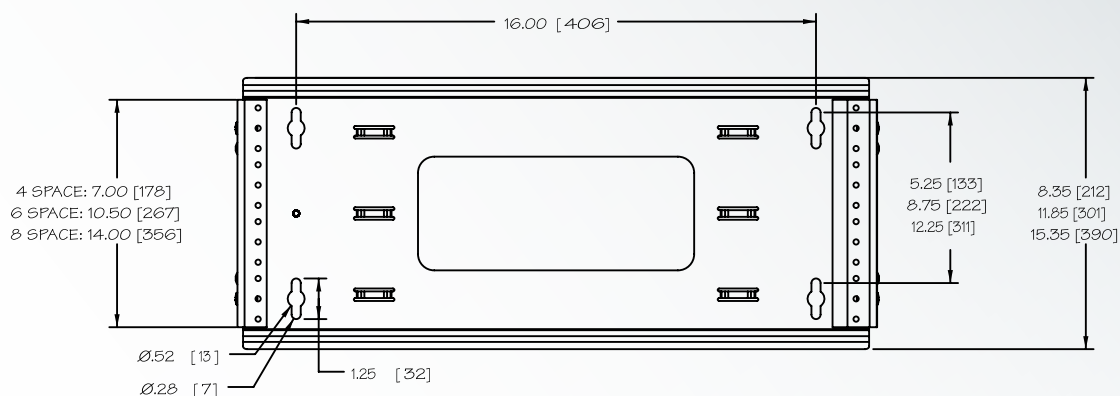

NEW

HPM-CAN

ECONOMICAL ADJUSTABLE
HINGED PANEL MOUNT

ECONOMICAL ADJUSTABLE HINGED PANEL MOUNT

HPM-4-915-CAN

*Economical hinged wall mount
provides easy rear access to
rackmount components*

- One side hinged for easy rear access
- Simple adjustable depth from 9" - 15"
- Available in 4, 6 or 8 rackspaces
- Built in cable management
- 30 lbs. weight capacity
- Includes (4) 10-32 rack screws
- Grounding stud built-in
- Rackspace indicators marked on rackrail
- Heavy-duty 10-32 threaded rackrail

Part #	Description
HPM-4-915-CAN	4 space adjustable depth 9" - 15"
HPM-6-915-CAN	6 space adjustable depth 9" - 15"
HPM-8-915-CAN	8 space adjustable depth 9" - 15"

HPM-4-915-CAN

*shown in
extended position*

Middle Atlantic Products (Canada) Inc.

EXCEPTIONAL SUPPORT & PROTECTION™

Top View

Side View

Front View

NOTE(S):

1. ALL DIMENSIONS EXPRESSED IN THE FORM IN [MM]
2. WHEN MULTIPLE DIMENSIONS ARE SHOWN, FORMAT IS AS FOLLOWS: HPM-4-915-CAN/HPM-6-915-CAN/HPM-8-915-CAN