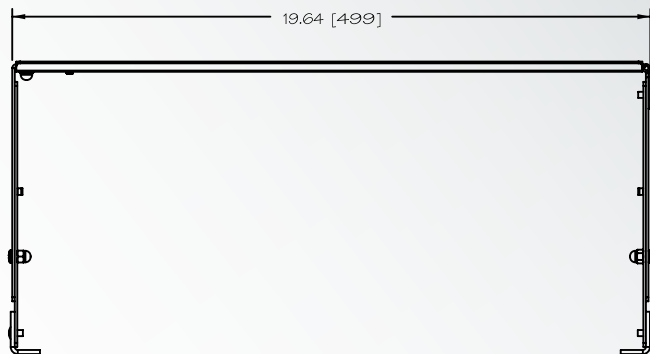

NEW

HPM-CAN

ECONOMICAL ADJUSTABLE
HINGED PANEL MOUNT

ECONOMICAL ADJUSTABLE HINGED PANEL MOUNT

HPM-4-915-CAN

*Economical hinged wall mount
provides easy rear access to
rackmount components*

- One side hinged for easy rear access
- Simple adjustable depth from 9" - 15"
- Available in 4, 6 or 8 rackspaces
- Built in cable management
- 30 lbs. weight capacity
- Includes (4) 10-32 rack screws
- Grounding stud built-in
- Rackspace indicators marked on rackrail
- Heavy-duty 10-32 threaded rackrail

Part #	Description
HPM-4-915-CAN	4 space adjustable depth 9" - 15"
HPM-6-915-CAN	6 space adjustable depth 9" - 15"
HPM-8-915-CAN	8 space adjustable depth 9" - 15"

HPM-4-915-CAN

*shown in
extended position*

Middle Atlantic Products (Canada) Inc.

EXCEPTIONAL SUPPORT & PROTECTION™

Top View

Side View

Front View

NOTE(S):

1. ALL DIMENSIONS EXPRESSED IN THE FORM IN [MM]
2. WHEN MULTIPLE DIMENSIONS ARE SHOWN, FORMAT IS AS FOLLOWS: HPM-4-915-CAN/HPM-6-915-CAN/HPM-8-915-CAN