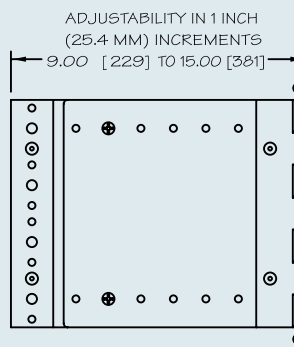

NEW

HPM-CAN

ECONOMICAL ADJUSTABLE
HINGED PANEL MOUNT

ECONOMICAL ADJUSTABLE HINGED PANEL MOUNT

HPM-4-915-CAN

*Economical hinged wall mount
provides easy rear access to
rackmount components*

- One side hinged for easy rear access
- Simple adjustable depth from 9" - 15"
- Available in 4, 6 or 8 rackspaces
- Built in cable management
- 30 lbs. weight capacity
- Includes (4) 10-32 rack screws
- Grounding stud built-in
- Rackspace indicators marked on rackrail
- Heavy-duty 10-32 threaded rackrail

Part #	Description
HPM-4-915-CAN	4 space adjustable depth 9" - 15"
HPM-6-915-CAN	6 space adjustable depth 9" - 15"
HPM-8-915-CAN	8 space adjustable depth 9" - 15"

HPM-4-915-CAN

*shown in
extended position*

Middle Atlantic Products (Canada) Inc.

EXCEPTIONAL SUPPORT & PROTECTION™

Top View

Side View

Front View

NOTE(S):

1. ALL DIMENSIONS EXPRESSED IN THE FORM IN [MM]
2. WHEN MULTIPLE DIMENSIONS ARE SHOWN, FORMAT IS AS FOLLOWS: HPM-4-915-CAN/HPM-6-915-CAN/HPM-8-915-CAN