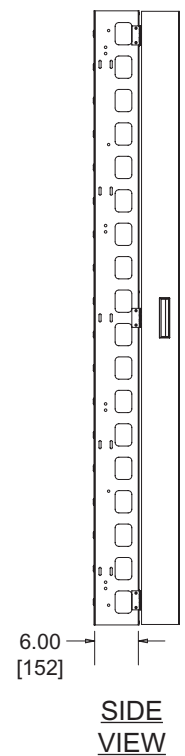

# RLA Series Basic Dimensions

RLA19-1245, RLA19-1245B

RLA-CC

Diagram A

see Diagram A

PART #	QTY	PANEL WIDTH	FINISH
RLA19-1245	1	19"	SILVER
RLA19-1245-6	6	19"	SILVER
RLA19-1245B	1	19"	BLACK
RLA19-1245B-6	6	19"	BLACK
RLA23-1245	1	23"	SILVER

RLA19-1245 with RLA-CC

All dimensions in inches unless otherwise noted