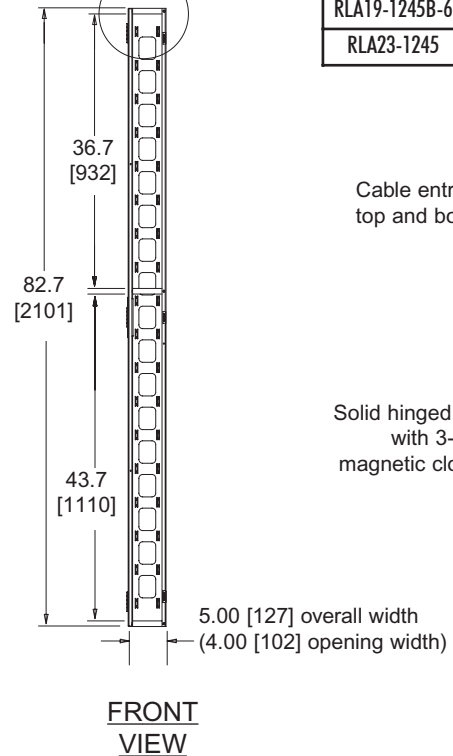

# RLA Series Basic Dimensions

RLA19-1245, RLA19-1245B

RLA-CC

Diagram A

see Diagram A

PART #	QTY	PANEL WIDTH	FINISH
RLA19-1245	1	19"	SILVER
RLA19-1245-6	6	19"	SILVER
RLA19-1245B	1	19"	BLACK
RLA19-1245B-6	6	19"	BLACK
RLA23-1245	1	23"	SILVER

RLA19-1245 with RLA-CC

All dimensions in inches unless otherwise noted