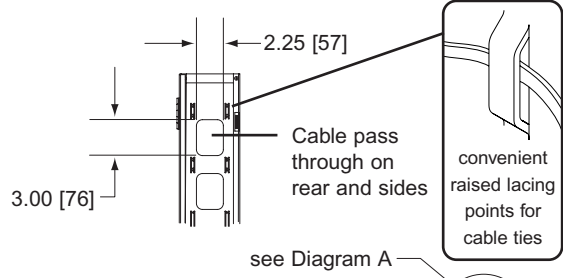

# RLA Series Basic Dimensions

RLA19-1245, RLA19-1245B

RLA-CC

Diagram A

see Diagram A

PART #	QTY	PANEL WIDTH	FINISH
RLA19-1245	1	19"	SILVER
RLA19-1245-6	6	19"	SILVER
RLA19-1245B	1	19"	BLACK
RLA19-1245B-6	6	19"	BLACK
RLA23-1245	1	23"	SILVER

RLA19-1245 with RLA-CC

All dimensions in inches unless otherwise noted