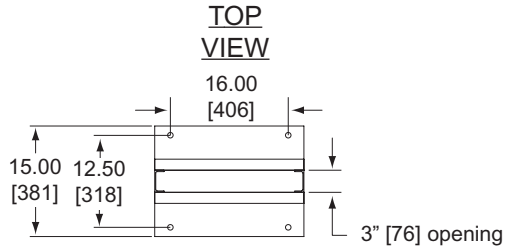

# RLA Series Basic Dimensions

RLA19-1245, RLA19-1245B

RLA-CC

Diagram A

see Diagram A

PART #	QTY	PANEL WIDTH	FINISH
RLA19-1245	1	19"	SILVER
RLA19-1245-6	6	19"	SILVER
RLA19-1245B	1	19"	BLACK
RLA19-1245B-6	6	19"	BLACK
RLA23-1245	1	23"	SILVER

RLA19-1245 with RLA-CC

All dimensions in inches unless otherwise noted