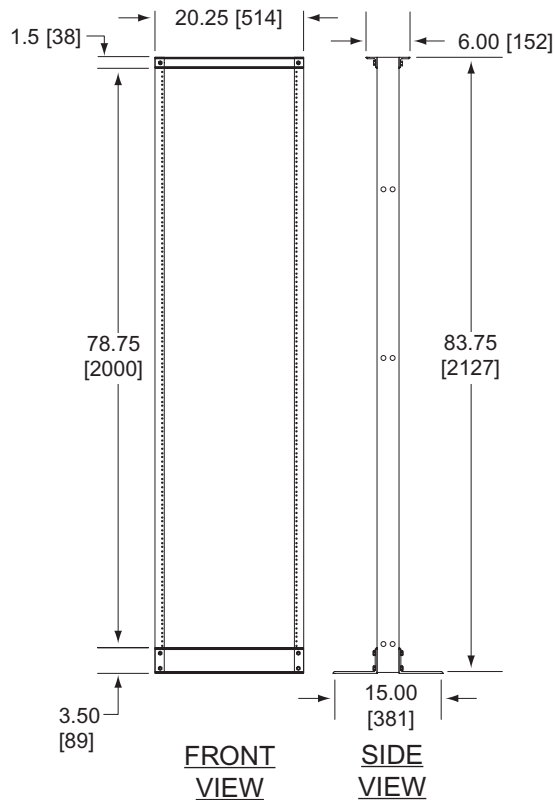

# RLA Series Basic Dimensions

RLA19-1245, RLA19-1245B

RLA-CC

Diagram A

see Diagram A

PART #	QTY	PANEL WIDTH	FINISH
RLA19-1245	1	19"	SILVER
RLA19-1245-6	6	19"	SILVER
RLA19-1245B	1	19"	BLACK
RLA19-1245B-6	6	19"	BLACK
RLA23-1245	1	23"	SILVER

RLA19-1245 with RLA-CC

All dimensions in inches unless otherwise noted