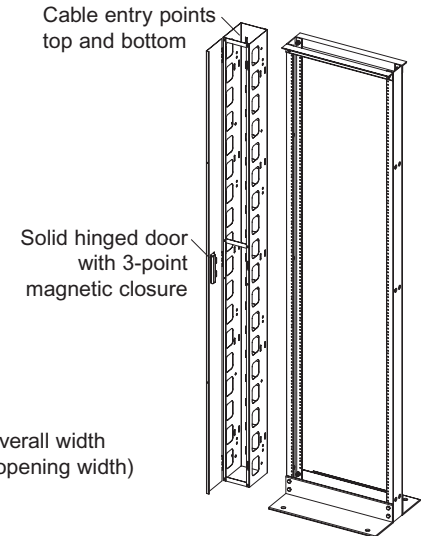

# RLA Series Basic Dimensions

RLA19-1245, RLA19-1245B

RLA-CC

Diagram A

see Diagram A

PART #	QTY	PANEL WIDTH	FINISH
RLA19-1245	1	19"	SILVER
RLA19-1245-6	6	19"	SILVER
RLA19-1245B	1	19"	BLACK
RLA19-1245B-6	6	19"	BLACK
RLA23-1245	1	23"	SILVER

RLA19-1245 with RLA-CC

All dimensions in inches unless otherwise noted