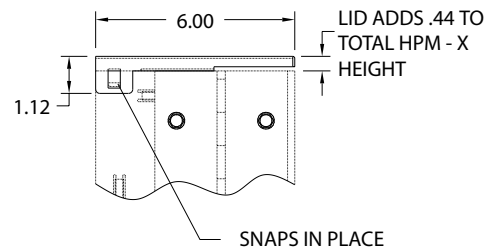

HPM basic dimensions

PART #	RACKING HEIGHT RACK SPACES	"A" KNOCKOUT HEIGHT
HPM-2	3.50/ 2 SP	1.72
HPM-4	7.00/ 4 SP	1.72
HPM-6	10.50/ 6 SP	5.72

Top Dust Cover/Modem Shelf Available

Part # HPM-LID