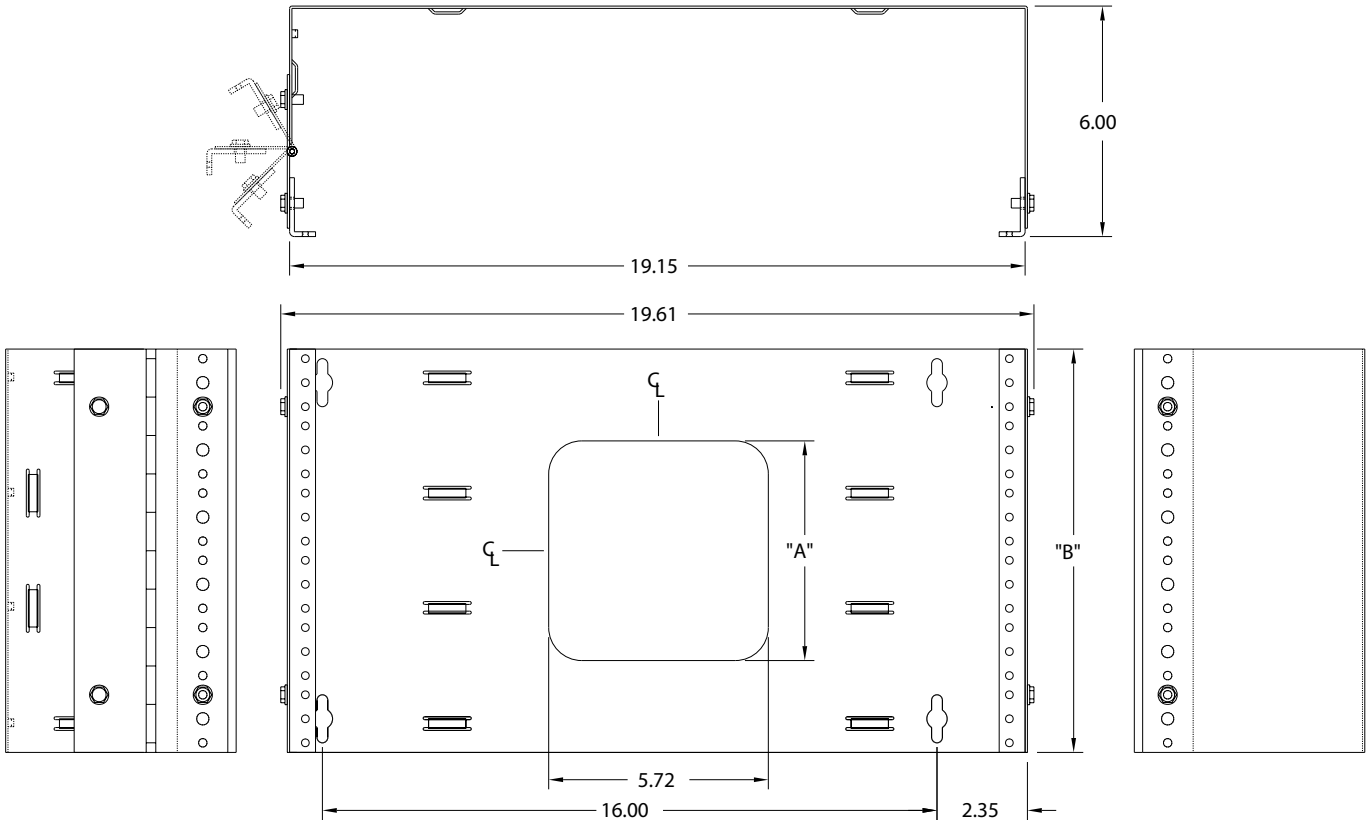

HPM basic dimensions

PART #	RACKING HEIGHT RACK SPACES	"A" KNOCKOUT HEIGHT
HPM-2	3.50/ 2 SP	1.72
HPM-4	7.00/ 4 SP	1.72
HPM-6	10.50/ 6 SP	5.72

Top Dust Cover/Modem Shelf Available

Part # HPM-LID