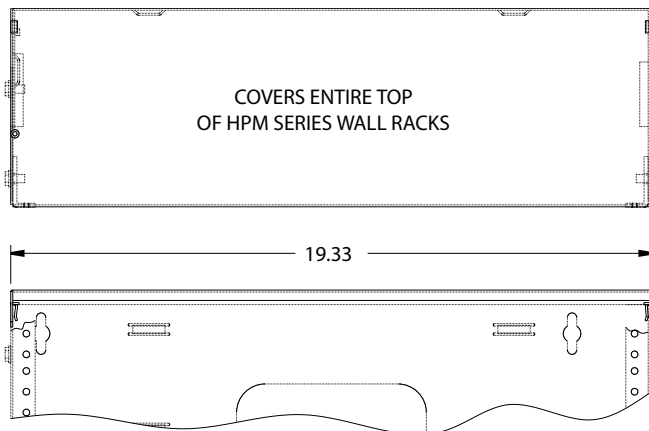

HPM basic dimensions

PART #	RACKING HEIGHT RACK SPACES	"A" KNOCKOUT HEIGHT
HPM-2	3.50/ 2 SP	1.72
HPM-4	7.00/ 4 SP	1.72
HPM-6	10.50/ 6 SP	5.72

Top Dust Cover/Modem Shelf Available

Part # HPM-LID