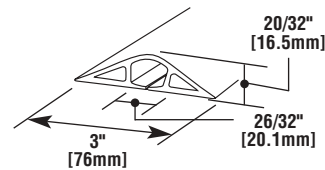

Corduct Ordering Information

Corduct Product Specifications

CATALOG NUMBER	COLOR	LENGTH	
		Inches	[mm]
BE1200-5	Beige	5'	[1.5m]
BE1200-5R*	Beige	5'	[1.5m]
BE1200-10	Beige	10'	[3.0m]
BE1200-50	Beige	50'	[15.2m]
BK1200-5	Black	5'	[1.5m]
BK1200-10	Black	10'	[3.0m]
BK1200-50	Black	50'	[15.2m]
BR1200-5	Brown	5'	[1.5m]
BR1200-5R*	Brown	5'	[1.5m]
BR1200-10	Brown	10'	[3.0m]
BR1200-50	Brown	50'	[15.2m]
GR1200-5	Gray	5'	[1.5m]
GR1200-5R*	Gray	5'	[1.5m]
GR1200-10	Gray	10'	[3.0m]
GR1200-50	Gray	50'	[15.2m]
YL1200-50	High Visibility Yellow	50'	[15.2m]
BE1400-5	Beige	5'	[1.5m]
BE1400-10	Beige	10'	[3.0m]
BE1400-50	Beige	50'	[15.2m]
BK1400-5	Black	5'	[1.5m]
BK1400-10	Black	10'	[3.0m]
BK1400-50	Black	50'	[15.2m]
BR1400-5	Brown	5'	[1.5m]
BR1400-10	Brown	10'	[3.0m]
BR1400-50	Brown	50'	[15.2m]
GR1400-5	Gray	5'	[1.5m]
GR1400-10	Gray	10'	[3.0m]
GR1400-50	Gray	50'	[15.2m]
YL1400-50	High Visibility Yellow	50'	[15.2m]
BE1600-5	Beige	5'	[1.5m]
BE1600-10	Beige	10'	[3.0m]
BE1600-25	Beige	25'	[7.6m]
BK1600-5	Black	5'	[1.5m]
BK1600-10	Black	10'	[3.0m]
BK1600-25	Black	25'	[7.6m]
BR1600-5	Brown	5'	[1.5m]
BR1600-10	Brown	10'	[3.0m]
BR1600-25	Brown	25'	[7.6m]
GR1600-5	Gray	5'	[1.5m]
GR1600-10	Gray	10'	[3.0m]
GR1600-25	Gray	25'	[7.6m]
YL1600-25	High Visibility Yellow	25'	[7.6m]

1200 Series

1400 Series

1600 Series

Corduct Accessories

Catalog No./Item

Description/Specifications

DST2

Double-Sided Tape – For long term installation. 2" wide x 17 yards [51mm x 15.5m] in length.