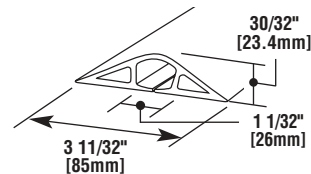

Corduct Ordering Information

Corduct Product Specifications

CATALOG NUMBER	COLOR	LENGTH	
		Inches	[mm]
BE1200-5	Beige	5'	[1.5m]
BE1200-5R*	Beige	5'	[1.5m]
BE1200-10	Beige	10'	[3.0m]
BE1200-50	Beige	50'	[15.2m]
BK1200-5	Black	5'	[1.5m]
BK1200-10	Black	10'	[3.0m]
BK1200-50	Black	50'	[15.2m]
BR1200-5	Brown	5'	[1.5m]
BR1200-5R*	Brown	5'	[1.5m]
BR1200-10	Brown	10'	[3.0m]
BR1200-50	Brown	50'	[15.2m]
GR1200-5	Gray	5'	[1.5m]
GR1200-5R*	Gray	5'	[1.5m]
GR1200-10	Gray	10'	[3.0m]
GR1200-50	Gray	50'	[15.2m]
YL1200-50	High Visibility Yellow	50'	[15.2m]
BE1400-5	Beige	5'	[1.5m]
BE1400-10	Beige	10'	[3.0m]
BE1400-50	Beige	50'	[15.2m]
BK1400-5	Black	5'	[1.5m]
BK1400-10	Black	10'	[3.0m]
BK1400-50	Black	50'	[15.2m]
BR1400-5	Brown	5'	[1.5m]
BR1400-10	Brown	10'	[3.0m]
BR1400-50	Brown	50'	[15.2m]
GR1400-5	Gray	5'	[1.5m]
GR1400-10	Gray	10'	[3.0m]
GR1400-50	Gray	50'	[15.2m]
YL1400-50	High Visibility Yellow	50'	[15.2m]
BE1600-5	Beige	5'	[1.5m]
BE1600-10	Beige	10'	[3.0m]
BE1600-25	Beige	25'	[7.6m]
BK1600-5	Black	5'	[1.5m]
BK1600-10	Black	10'	[3.0m]
BK1600-25	Black	25'	[7.6m]
BR1600-5	Brown	5'	[1.5m]
BR1600-10	Brown	10'	[3.0m]
BR1600-25	Brown	25'	[7.6m]
GR1600-5	Gray	5'	[1.5m]
GR1600-10	Gray	10'	[3.0m]
GR1600-25	Gray	25'	[7.6m]
YL1600-25	High Visibility Yellow	25'	[7.6m]

1200 Series

1400 Series

1600 Series

Corduct Accessories

Catalog No./Item

Description/Specifications

DST2

Double-Sided Tape – For long term installation. 2" wide x 17 yards [51mm x 15.5m] in length.