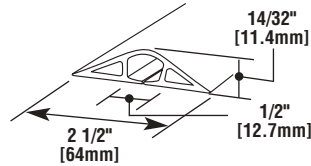

Corduct Ordering Information

Corduct Product Specifications

CATALOG NUMBER	COLOR	LENGTH	
		Inches	[mm]
BE1200-5	Beige	5'	[1.5m]
BE1200-5R*	Beige	5'	[1.5m]
BE1200-10	Beige	10'	[3.0m]
BE1200-50	Beige	50'	[15.2m]
BK1200-5	Black	5'	[1.5m]
BK1200-10	Black	10'	[3.0m]
BK1200-50	Black	50'	[15.2m]
BR1200-5	Brown	5'	[1.5m]
BR1200-5R*	Brown	5'	[1.5m]
BR1200-10	Brown	10'	[3.0m]
BR1200-50	Brown	50'	[15.2m]
GR1200-5	Gray	5'	[1.5m]
GR1200-5R*	Gray	5'	[1.5m]
GR1200-10	Gray	10'	[3.0m]
GR1200-50	Gray	50'	[15.2m]
YL1200-50	High Visibility Yellow	50'	[15.2m]
BE1400-5	Beige	5'	[1.5m]
BE1400-10	Beige	10'	[3.0m]
BE1400-50	Beige	50'	[15.2m]
BK1400-5	Black	5'	[1.5m]
BK1400-10	Black	10'	[3.0m]
BK1400-50	Black	50'	[15.2m]
BR1400-5	Brown	5'	[1.5m]
BR1400-10	Brown	10'	[3.0m]
BR1400-50	Brown	50'	[15.2m]
GR1400-5	Gray	5'	[1.5m]
GR1400-10	Gray	10'	[3.0m]
GR1400-50	Gray	50'	[15.2m]
YL1400-50	High Visibility Yellow	50'	[15.2m]
BE1600-5	Beige	5'	[1.5m]
BE1600-10	Beige	10'	[3.0m]
BE1600-25	Beige	25'	[7.6m]
BK1600-5	Black	5'	[1.5m]
BK1600-10	Black	10'	[3.0m]
BK1600-25	Black	25'	[7.6m]
BR1600-5	Brown	5'	[1.5m]
BR1600-10	Brown	10'	[3.0m]
BR1600-25	Brown	25'	[7.6m]
GR1600-5	Gray	5'	[1.5m]
GR1600-10	Gray	10'	[3.0m]
GR1600-25	Gray	25'	[7.6m]
YL1600-25	High Visibility Yellow	25'	[7.6m]

1200 Series

1400 Series

1600 Series

Corduct Accessories

Catalog No./Item

Description/Specifications

DST2

Double-Sided Tape – For long term installation. 2" wide x 17 yards [51mm x 15.5m] in length.